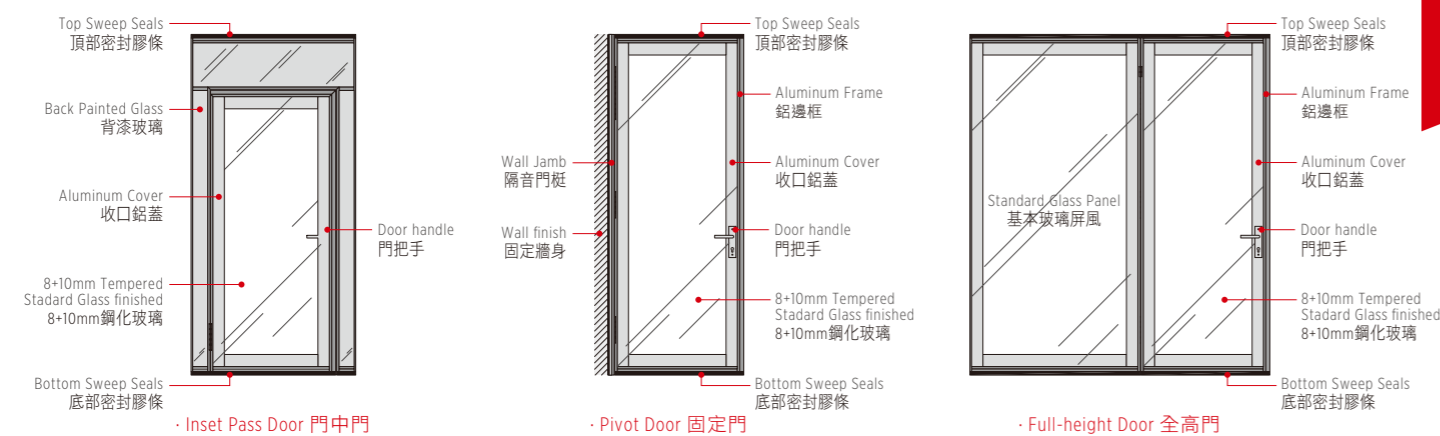

Product Overview 產品概覽

Designer Series Global G系列產品

Specification Overview 產品規範概覽	Acoustic Ratings 隔音系數	Max Height (m) 最大高度(米)	Max Opening Widths (m) 最大展開寬度(米)	Panel Configuration 屏風輪子結構	Lever Closure 伸縮板	Track / Stacking Options 軌道/藏板選項
AL5000G	STC 46 or 48	3.6	Unlimited 無限	Omni 多向式	Optional 可選	Omni 多向式
Acoustic Seals / Sweeps 隔音機動撐/頂底膠	Handle & Floor Locks 門把手及地鎖	Inset Pass Doors / Pivot Doors / Full-height Door 門中門/固定門/全高門	Standard Frame Finishes 邊框顏色	Glass Types 玻璃類型	Hanging Weights 屏風重量	
With top and bottom mechanical seals and sweep; 25mm top and bottom clearance 頂底機動撐及頂底膠配合25mm的頂底虛位	Optional - master key prep, core cylinder key, thumb turn & pin 可選 - 萬能鑰匙, 鎖芯鑰匙, 旋轉開關及地針	Optional 可選	Clear Anodized* 銀白氧化	(STC46) 8 + 10mm Tempered Standard 8 + 10mm 厚鋼化玻璃	(STC48) 10mm Tempered Standard + 10mm Laminated Standard 10mm 厚鋼化玻璃 + 10mm 夾層玻璃	(STC46) 62.1 kg/m2 (STC48) 67.1 kg/m2

*Can be PVDF coated in different colors. 可噴塗為其他顏色。

Glass Options 玻璃選項

Glass Options 玻璃選項	Clear Tempered 鋼化玻璃	Tempered Low Iron 鋼化超白玻璃	Clear laminated 夾層玻璃	Switchable Privacy Glass 電子霧化玻璃
Description 描述	Standard Clarity 清晰透明	Complete Visual Clarity 完全清晰透明	Laminate for super sound management 用於更高隔音管理要求	Available for 5000G Series 適用於5000G系列產品

Please contact HUF COR representative for other glass offers. 如需採用其他玻璃, 請聯繫赫福高相關人員。

Elevation 立面圖: Type of Panel Door 屏風門種類