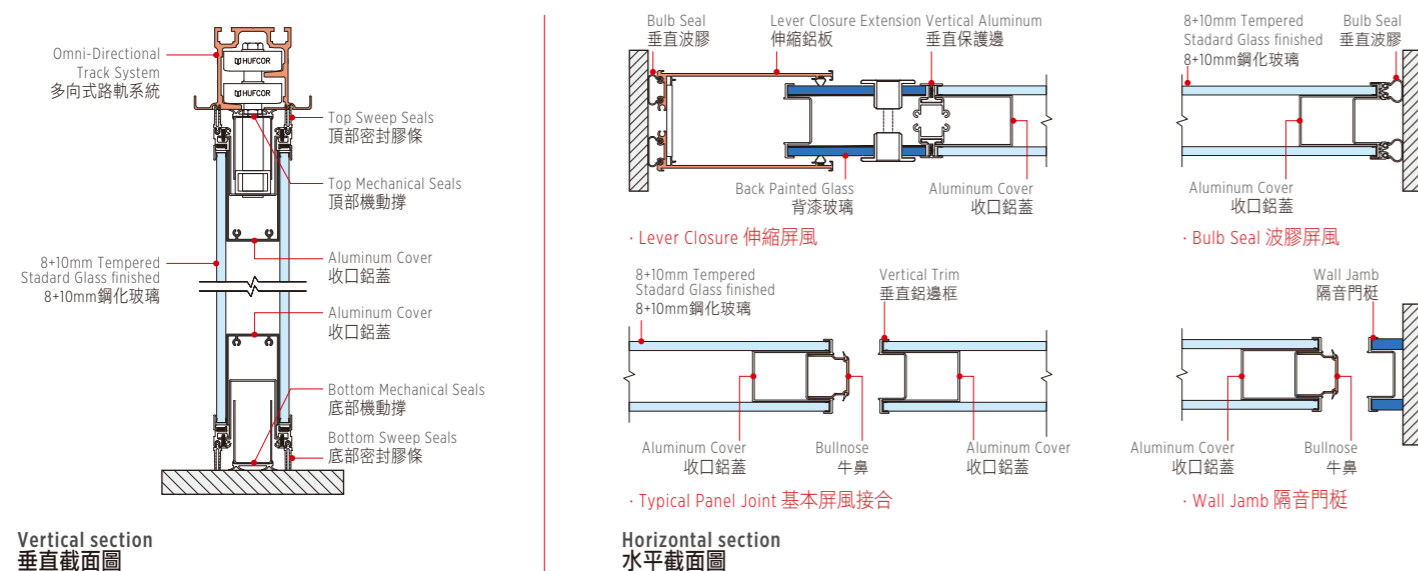

Glasswall 5000G

Partitions • Operable | Vertical Lift | Glasswall | Automatic

Product Overview 產品概覽

Designer Series Global G系列產品

Specification Overview 產品規範概覽	Acoustic Ratings 隔音系數	Max Height (m) 最大高度(米)	Max Opening Widths (m) 最大展開寬度(米)	Panel Configuration 屏風輪子結構	Lever Closure 伸縮板	Track / Stacking Options 軌道/藏板選項
AL5000G	STC 46 or 48	3.6	Unlimited 無限	Omni 多向式	Optional 可選	Omni 多向式
Acoustic Seals / Sweeps 隔音機動撐/頂底膠	Handle & Floor Locks 門把手及地鎖	Inset Pass Doors / Pivot Doors / Full-height Door 門中門/固定門/全高門	Standard Frame Finishes 邊框顏色	Glass Types 玻璃類型	Hanging Weights 屏風重量	
With top and bottom mechanical seals and sweep; 25mm top and bottom clearance 頂底機動撐及頂底膠配合25mm的頂底虛位	Optional - master key prep, core cylinder key, thumb turn & pin 可選 - 萬能鑰匙, 鎖芯鑰匙, 旋轉開關及地針	Optional 可選	Clear Anodized* 銀白氧化	(STC46) 8 + 10mm Tempered Standard 8 + 10mm 厚鋼化玻璃	(STC48) 10mm Tempered Standard + 10mm Laminated Standard 10mm 厚鋼化玻璃 + 10mm 夾層玻璃	(STC46) 62.1 kg/m2 (STC48) 67.1 kg/m2

Please contact HUF COR representative for other glass offers. 如需採用其他玻璃, 請聯繫赫福高相關人員。

Elevation 立面圖: Type of Panel Door 屏風門種類

Specifications 產品規格: Omni-Directional Panels 多向式屏風

About AL5000G Series 有關AL5000G系列

Glasswall 5000G are the double-glazed operable partitions combining the transparent aesthetic as well as excellent acoustic performance. By bringing daylight into every partitioned room, transparent glass creates a bright and stylish environment to your space and it is also an eco-friendly solution to save lighting power and cost. With the double glass panel system acoustic performance is further enhanced to up to STC 48. 5000G Glasswall shows maximum clear view and is easy to operate. A colored powder coat finish on the aluminum and glass border can be upgraded to cater different design requirements. When protection against light and glare is required, the system can be enhanced through integration of venetian blinds or by installing smart glass, which can also turn your room to a private room.